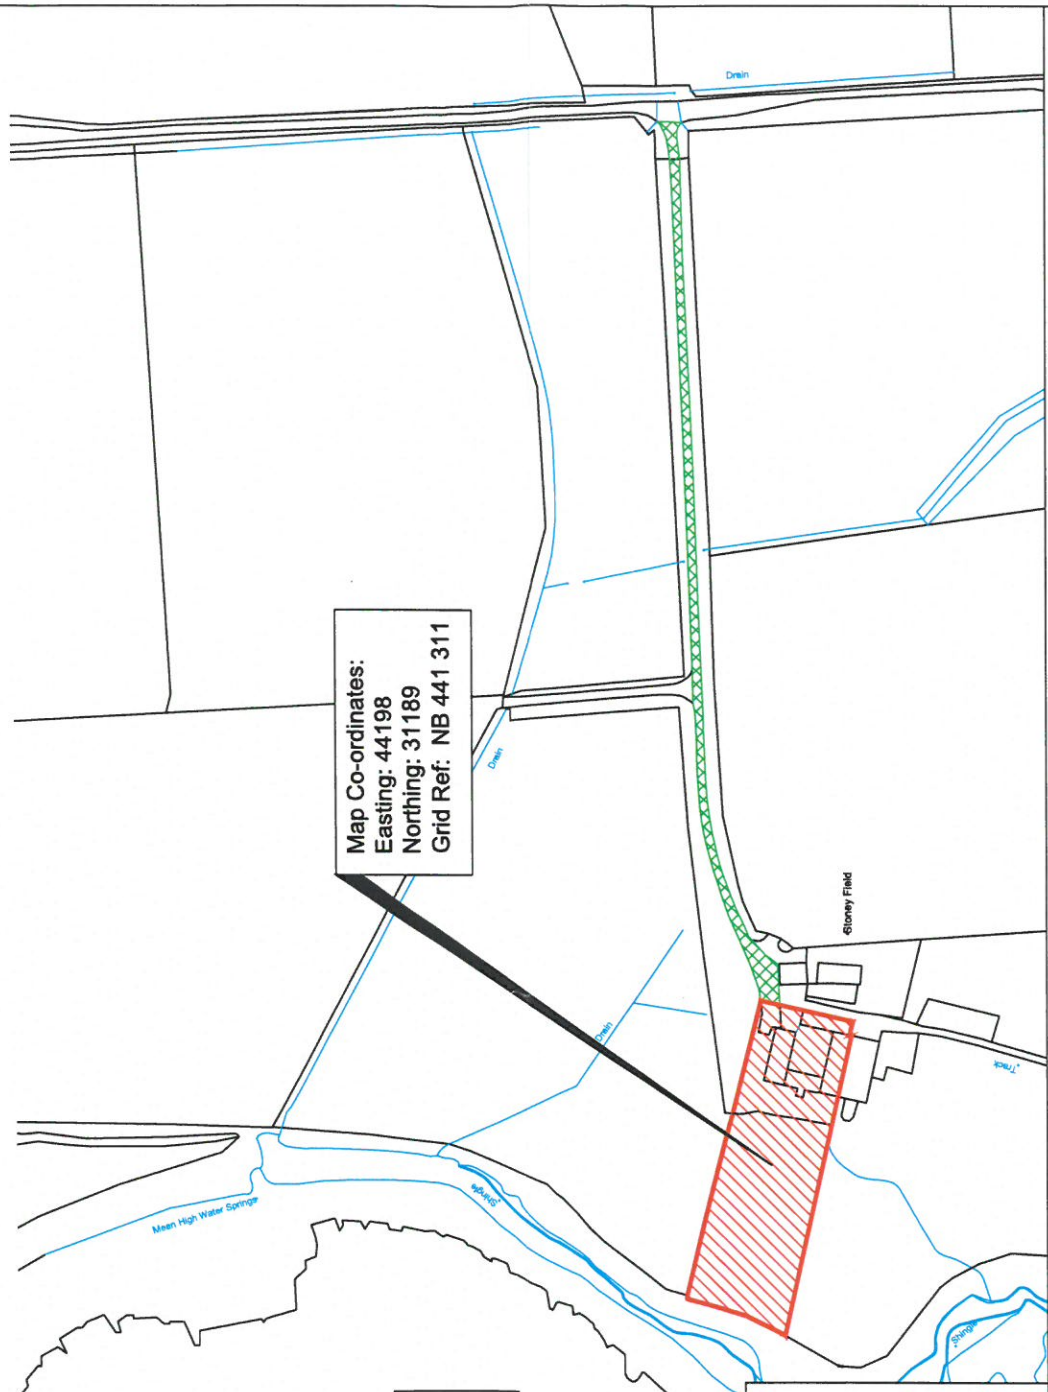

THIS IS THE PLAN REFERRED TO IN THE FOREGOING

 Title area
 Servitude right of access to title area

Title Area:
 Stoneyfield Farm House
 Stoneyfield Farm, Isle of Lewis

Location Plan - Scale 1:2500 @ A3

TITLE AREA = 3439.000m²
 (0.343hectares) OR THEREBY

Title Area:
 Stoneyfield Farm House,
 Stoneyfield Farm, Isle of Lewis

Scale 1:500 @ A3
