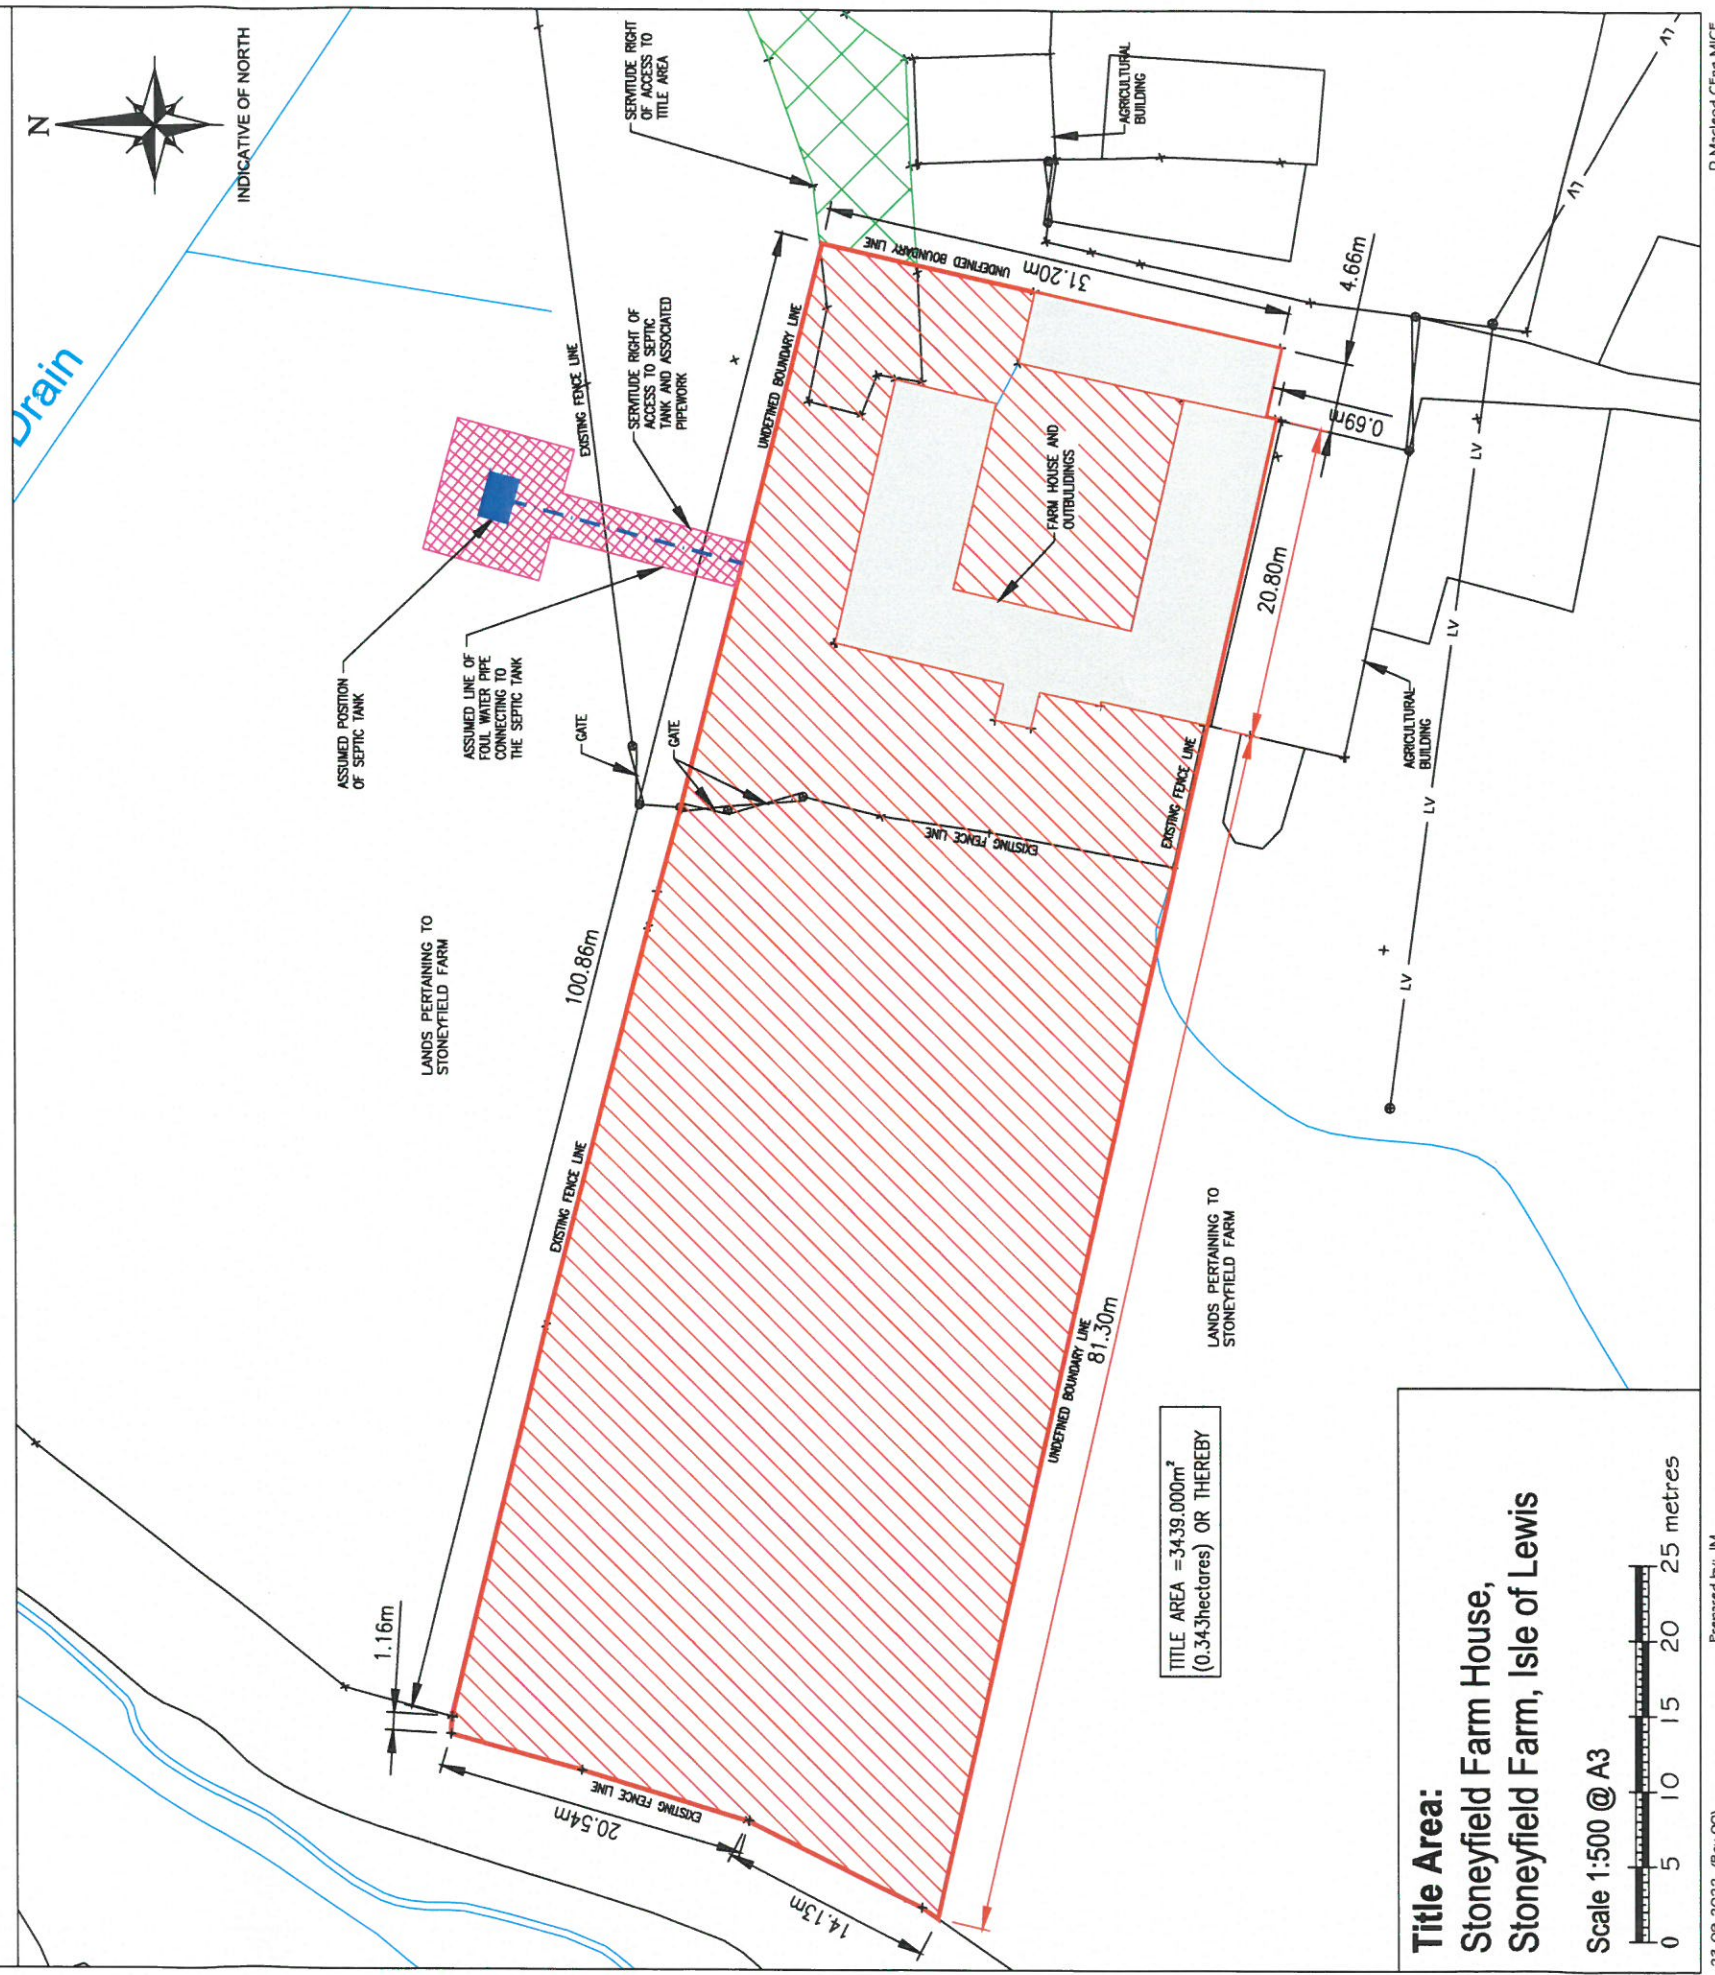

THIS IS THE PLAN REFERRED TO IN THE FOREGOING

 Title area
 Servitude right of access to title area

Title Area:
 Stoneyfield Farm House
 Stoneyfield Farm, Isle of Lewis

Location Plan - Scale 1:2500 @ A3

TITLE AREA = 3439.000m²
 (0.343hectares) OR THEREBY

Title Area:
 Stoneyfield Farm House,
 Stoneyfield Farm, Isle of Lewis

Scale 1:500 @ A3
