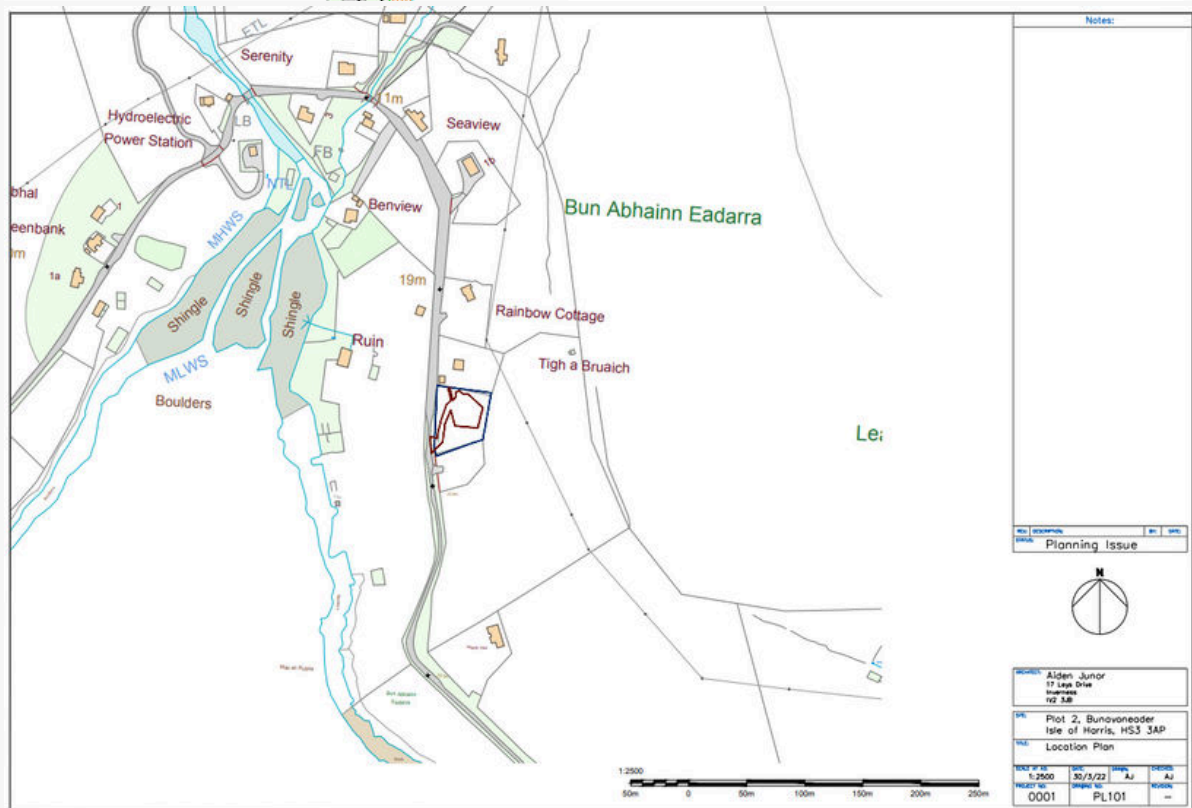

Plan

The foregoing particulars of sale are to be used as a guide only. No details are guaranteed and all measurements are approximate and are intended for general guidance only. We have not tested any services, equipment or appliances in the property and we advise prospective purchasers to commission their own survey or service reports before finalising their offer to purchase. THESE PARTICULARS ARE ISSUED IN GOOD FAITH BUT DO NOT CONSTITUTE REPRESENTATIONS OF FACT OR FORM PART OF ANY OFFER OR CONTRACT

Director: Derek Mackenzie

Derek Mackenzie Solicitors is the trading name of Derek Mackenzie & Company Limited, a company registered in Scotland. Company Registration Number: SC540484. VAT Number: 127638792. Registered Office as above.